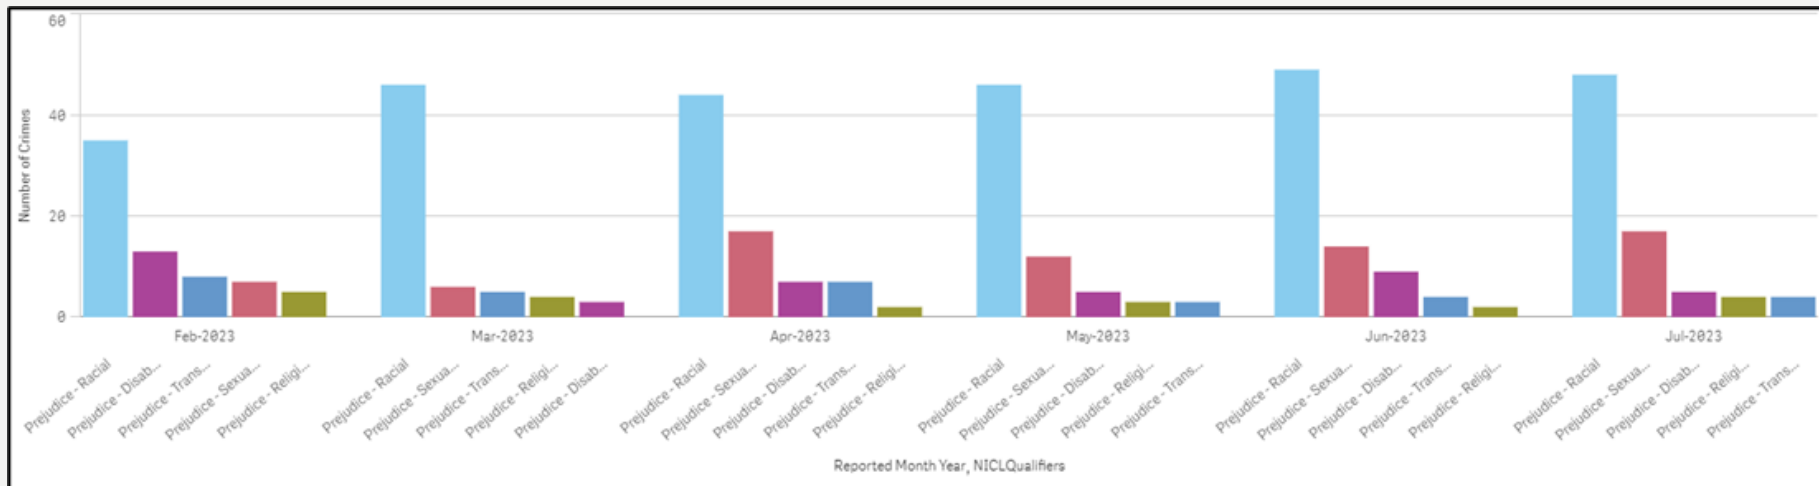

Performance – Hate Crime Overview

Force

Monthly hate crime volumes remain within nominal bounds with no exception

Data is reporting increases in Transgender and Sexual Orientation related hate which follows National trends.

Data from the victim satisfaction survey reports that Hate Crime victims have an 84.5% overall satisfaction rate with the service they receive from Wiltshire Police.

Royal Wootton Bassett CPT

	Number of Crimes	Change (number)	Change (%)
Total	23	-7	-23.3%
Prejudice – Racial	16	-12	-42.9%
Prejudice – Sexual orientation	4	2	100.0%
Prejudice - Disability	1	1	0.0%
Prejudice - Religion	1	0	0.0%
Prejudice - Transgender	2	2	-

Year on year comparison August 2022 to July 2023 (note: an individual crime can be tagged with more than one prejudice type e.g. sexual orientation & transgender)

Force Hate Crime (6 months to July 2023)